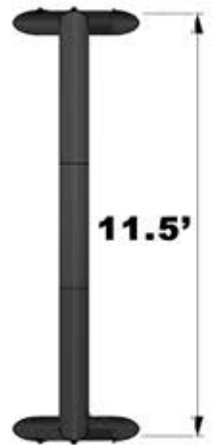

E-PS150

PICTURE SIZE = 150" DIAGONAL

PERSPECTIVE

SIDE VIEW

'GROUND TO SCREEN'
HEIGHT ~ 2.5'

TOP VIEW